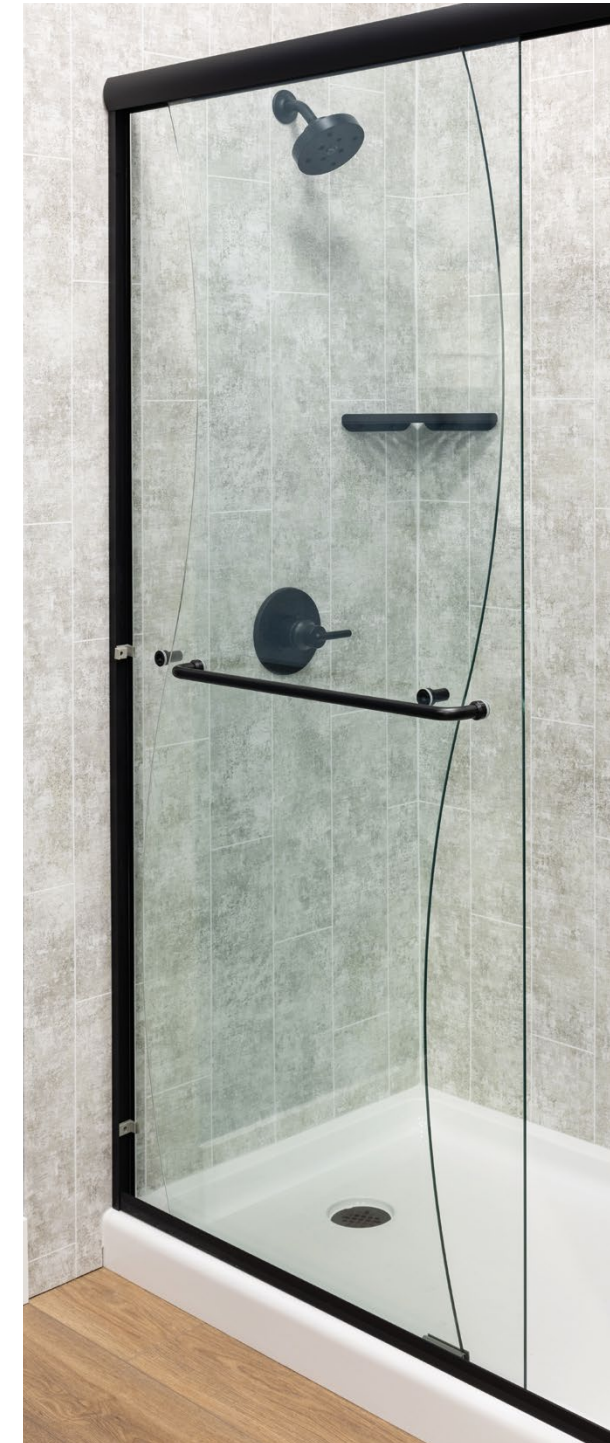

### Trendsetting Accents

- Create a modern accent to your shower by inserting one of our New Deco wall inserts (left). Comes standard in 20" width and is available in Subway, 1" x 8" Stacked or Hexagon patterns.
- Our contemporary Scalloped Accent Wall (right) provides rich textures in a wave form that enhances any smooth wall system. Available only as a full wall.

### Featured Products *(left to right)*

Set 1: Glacier Ice Smooth Wall System with Hexagon Deco Trim Insert ♦ LA Chrome Corner Shelf ♦ Chrome Handheld Showerhead with Slider Bar and Chrome Rain Showerhead ♦ Custom Glass Partition

Set 2: Glacier Ice Smooth Wall System ♦ Custom White Scalloped Accent Wall Inset ♦ White Winged Skirt Bathtub ♦ Moen Brushed Gold Fixtures

MODERN

**Transform your bathroom with:**

- Tub and shower height enclosures
- Euro-style headers
- Rain, clear or frost glass options
- Variety of metal finishes

**Featured Products** (left to right)

Set 1: Classic Concrete Smooth Wall System ♦ White Neo-angle Shower ♦ Chrome Fixtures ♦ Neo Angle Enclosure ♦ LA Chrome Metal Corner Shelves and Foot Rest