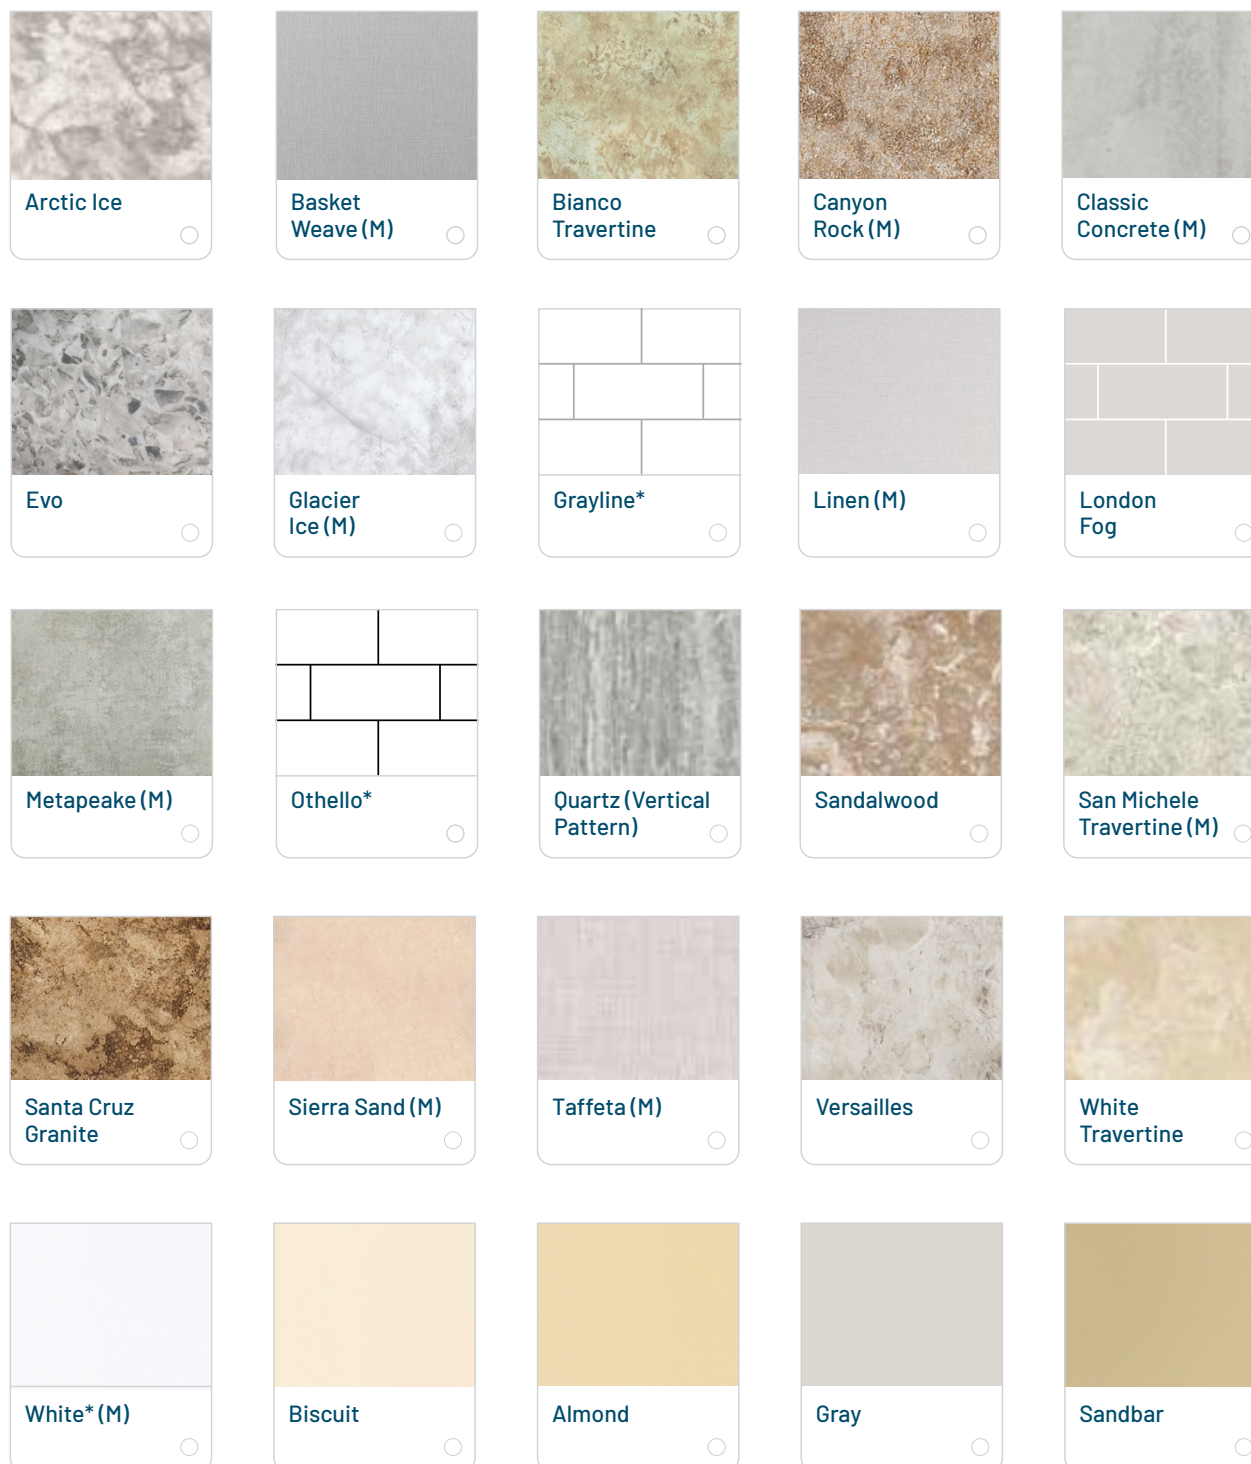

### Featured Products

Othello Cobblestone Walls ♦ White Shower Base ♦ Matte Black Foot Rest and Shelves  
♦ Delta Matte Black Fixtures ♦ LA Matte Black Glacier Double Slider Shower Door

## Wall Colors

Get the chic, clean look of a smooth wall system that coordinates with all our solid color accessories. Wall Systems are available in patterns and solid colors shown below.

- Available in classic, curved, straight, surf, wave and winged skirt styles
- Colors include white, almond, biscuit, gray and sandbar